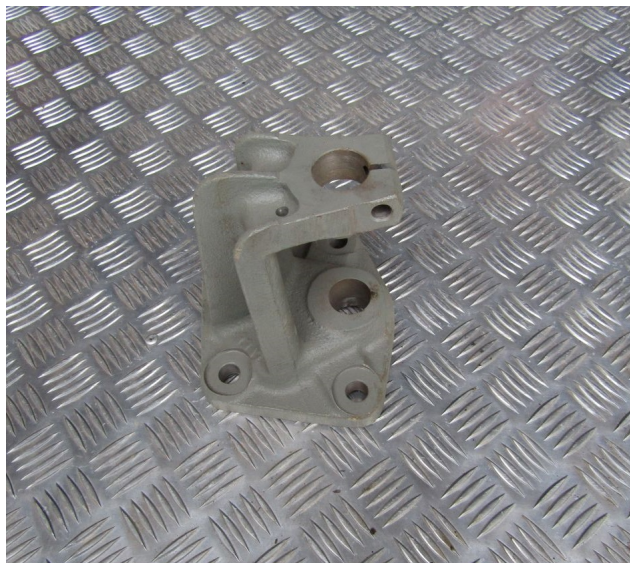

Leaf spring pedestal front axle rear

Set Schlauchklemmen (8 Stück)

Rating: Not Rated Yet

Price

Sales price 78,00 €

[Ask a question about this product](#)

Description Leaf spring pedestal front axle rear