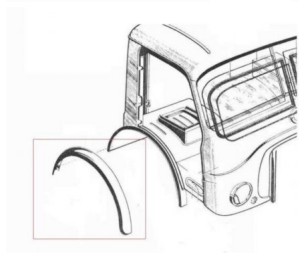

## Wheel arch right new

68018044\_1.jpg

Rating: Not Rated Yet

**Price**

Sales price 180,00 €

[Ask a question about this product](#)

Description Wheel arch right new